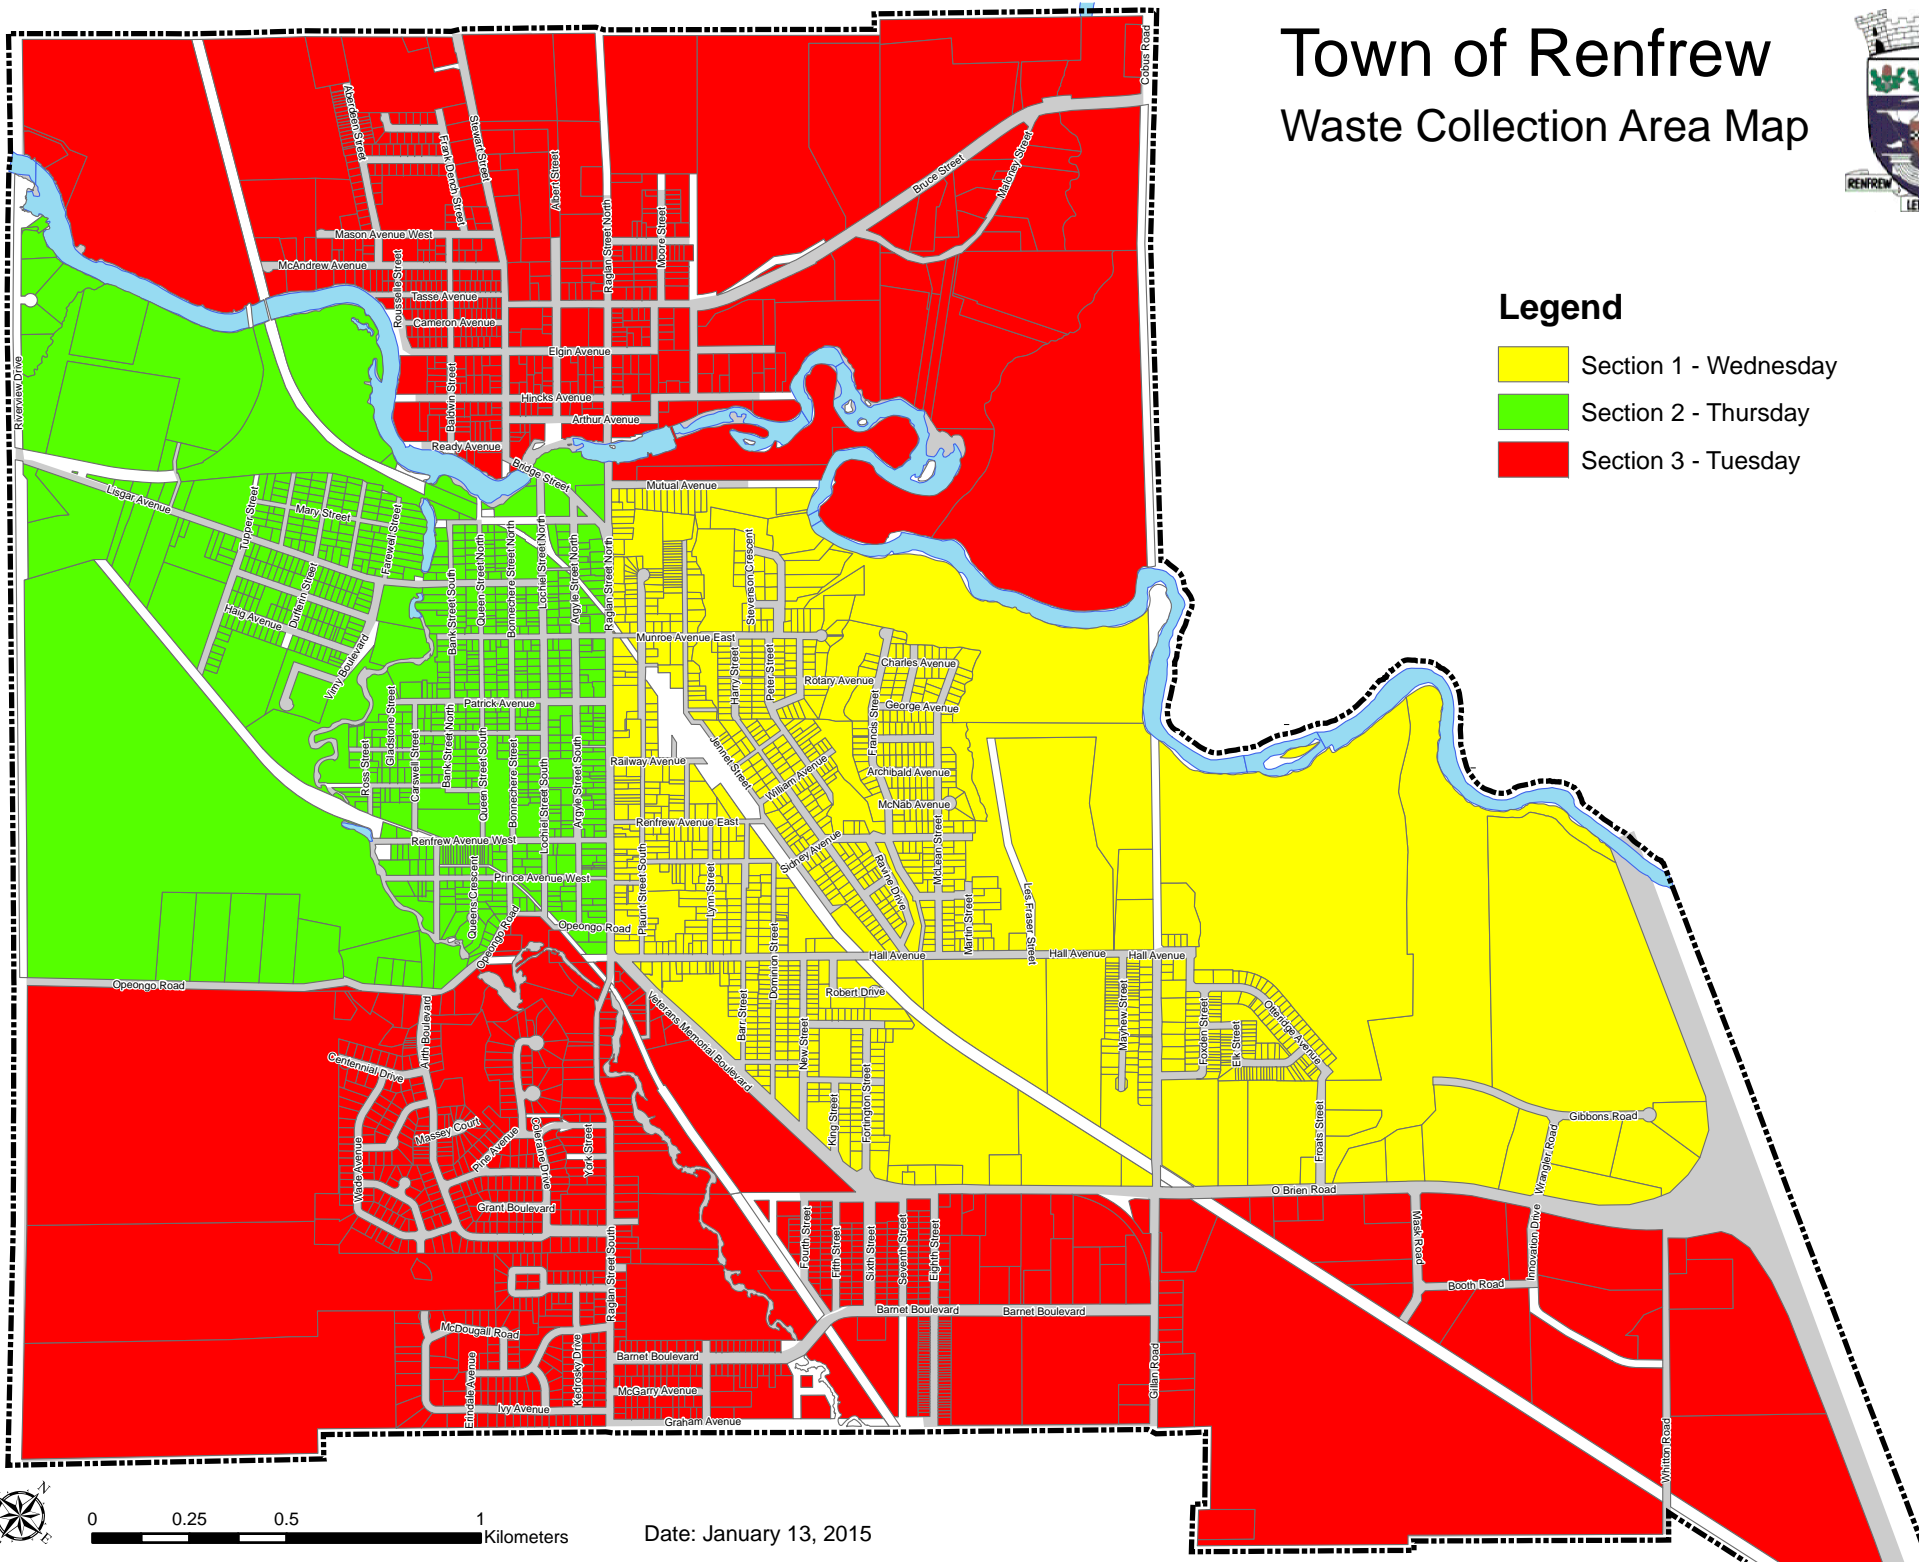

# Town of Renfrew Waste Collection Area Map

## Legend

-  Section 1 - Wednesday
-  Section 2 - Thursday
-  Section 3 - Tuesday

0 0.25 0.5 1 Kilometers

Date: January 13, 2015